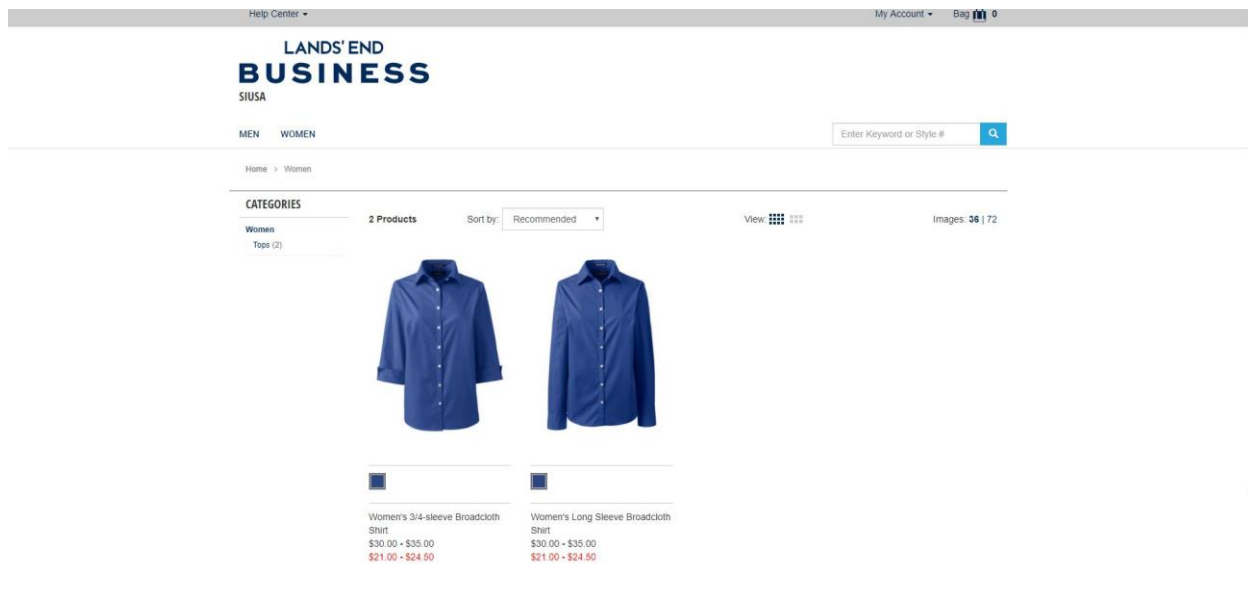

Ordering Your Skål USA Shirt

2. Select your shirt style (and preview the color, if applicable)

Many shirts have different size options for men and women